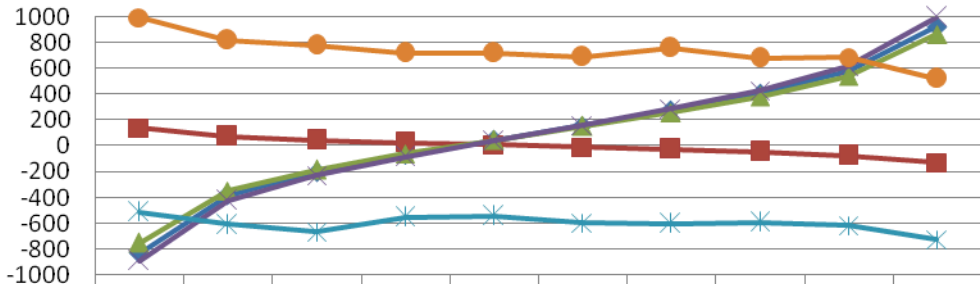

Adjustments of PTAs for milk in Holstein cows

Units are pounds of PTA or PA

	0	1	2	3	4	5	6	7	8	9
Parent average milk	-833	-383	-202	-71	46	158	274	405	577	924
Change in PTA	138	75	46	25	8	-9	-27	-46	-75	-131
Adjusted PTA milk	-751	-350	-184	-59	46	151	259	381	542	865
Original PTA Milk	-889	-425	-230	-85	37	160	287	428	618	997
Largest decrease	-515	-610	-668	-554	-544	-596	-605	-593	-619	-728
Largest increase	994	820	779	720	719	689	759	680	687	524