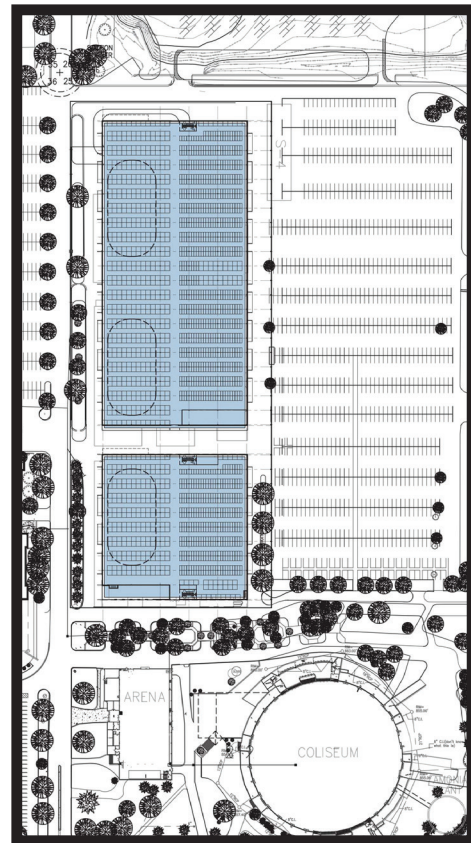

Construction of two new world class pavilions will be the largest project in campus history. These 290,000 sq' pavilions will position Alliant Energy Center as the leader in livestock & agricultural events.

*This is a limited time offer. Tiles can be purchased from
March 15 - May 15, 2014*

Help make your livestock pavilions the envy of the industry!

Tile Design

8 x 8 Tiles can have up to 5 lines of 17 characters and the 12 x 12 Tiles can have up to 8 lines of 20 characters, which includes spaces and punctuation.

*Savor your
favorite moment!*

ALLIANT ENERGY CENTER
LIVESTOCK AND EXHIBIT SPACE EXPANSION

Ordering Process

For your convenience, an order form has been attached to this brochure. Fill out the attached portion and mail or drop off at: