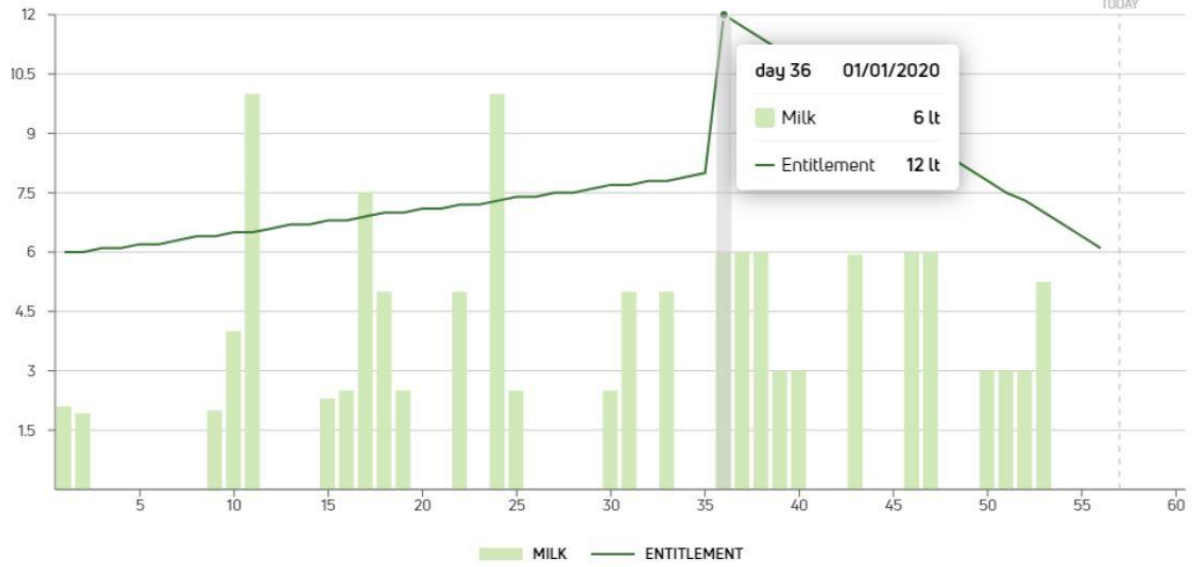

Drinking Behavior

View data in

METRIC IMPERIAL

AMOUNT (LT)

UPDATED: 01/23/20 11:08 AM (A FEW SECONDS AGO)