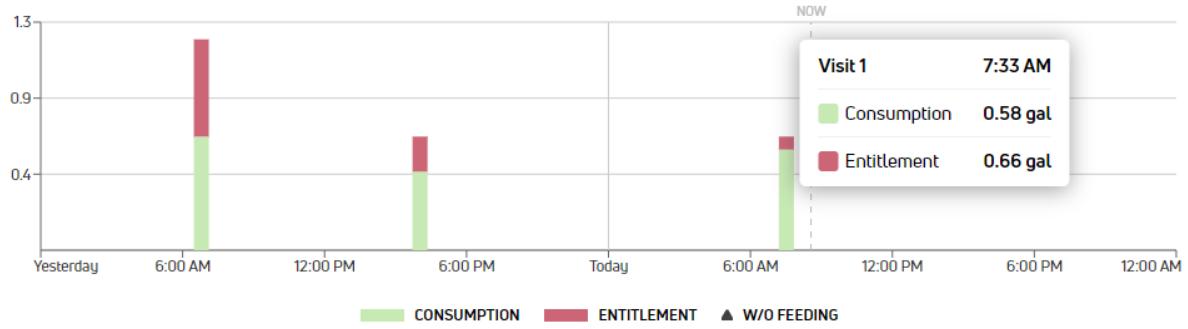

# Milk Consumption

LAST 2 DAYS

AMOUNT (GAL)

YESTERDAY'S CONSUMPTION 1.12 gal / TARGET 1.59 gal

CURRENT ENTITLEMENT

0.08 gal

UPDATED: 12/16/19 8:32 AM (A FEW SECONDS AGO)

[SHOW MORE INFO](#)