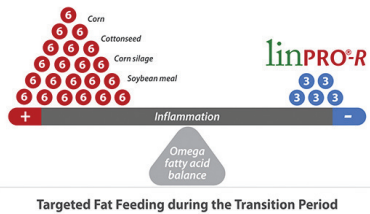

DynOmik™

Adisseo introduces DynOmik™, a disruptive new feed additive. DynOmik™, a disruptive new feed additive from Adisseo, increases dry matter intake and milk production from transition through peak lactation. Research reveals its positive impacts on nutrient intake and milk production. DynOmik influences the production of volatile fatty acids and stabilizes rumen pH. It contributes to sustainability through decreased carbon footprints. As milk production per cow increases, methane production per unit of milk decreases. DynOmik is pelletable with a recommended feeding rate of 5g/head/day. www.adisseo.com.