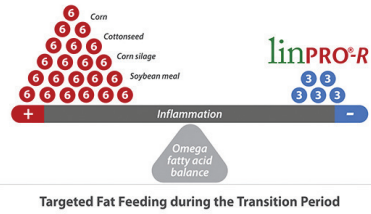

Posilac is the most researched animal product ever to be approved by the Food and Drug Administration (FDA). Posilac increases milk production an average of 10 pounds per supplemented cow per day. Response starts in a matter of days following the initiation of supplementations. If you want to produce milk with PRODUCTIVITY for herds, PROFITABILITY for your business and SUSTAINABILITY for the world.

To learn more, www.unionagener.com or phone +1 844 952 0330.

She'll tolerate the heat this summer.

Heat in the summer is a given. And decreases in milk production and dry matter intake usually follow. But significant losses don't have to be the norm during summer months. Feeding Promote[®] I.C.E.[®] PLUS helps her better sustain dry matter intake, hydration, and production. So, she recovers more quickly from heat stress, and there's less impact on your bottom line. **Visit feedpromote.com/ICE.**

LinPRO-R, our Omega-3 feed ingredient, developed specifically for ruminants, alters the activation status of the immune system and produces an anti-inflammatory response. Omega-3 fatty acids are less abundant in dairy diets and can help counterbalance the Omega-6's, which amplify inflammation, especially during the transition period. Proper energy balance during the transition period provides multiple benefits, including optimized immunity, improved conception and enhanced milk production. Learn more at www.otfarms.com. Ph: 1.306.543.4777.