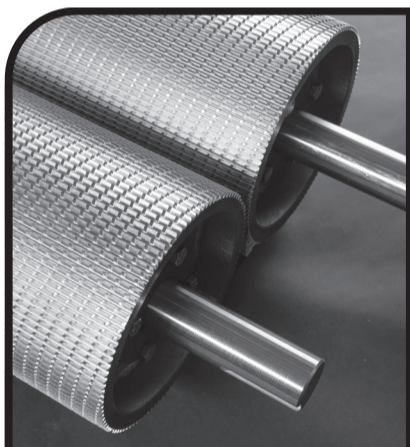

sales@sturdybuiltmfg.net - 260 S. Muddy Creek Rd. Denver, PA 17517

Request a **FREE**
Calf Nursery
Equipment
Guide!

Sharp Rollers.

These dapper gents still have an edge on life long after other KP rolls have worn thin. They specialize in classy forage. **And they keep smart company.**